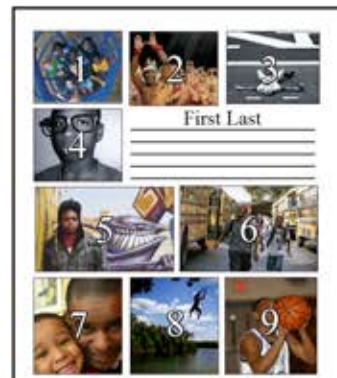

Full S

nine images, 100 word message